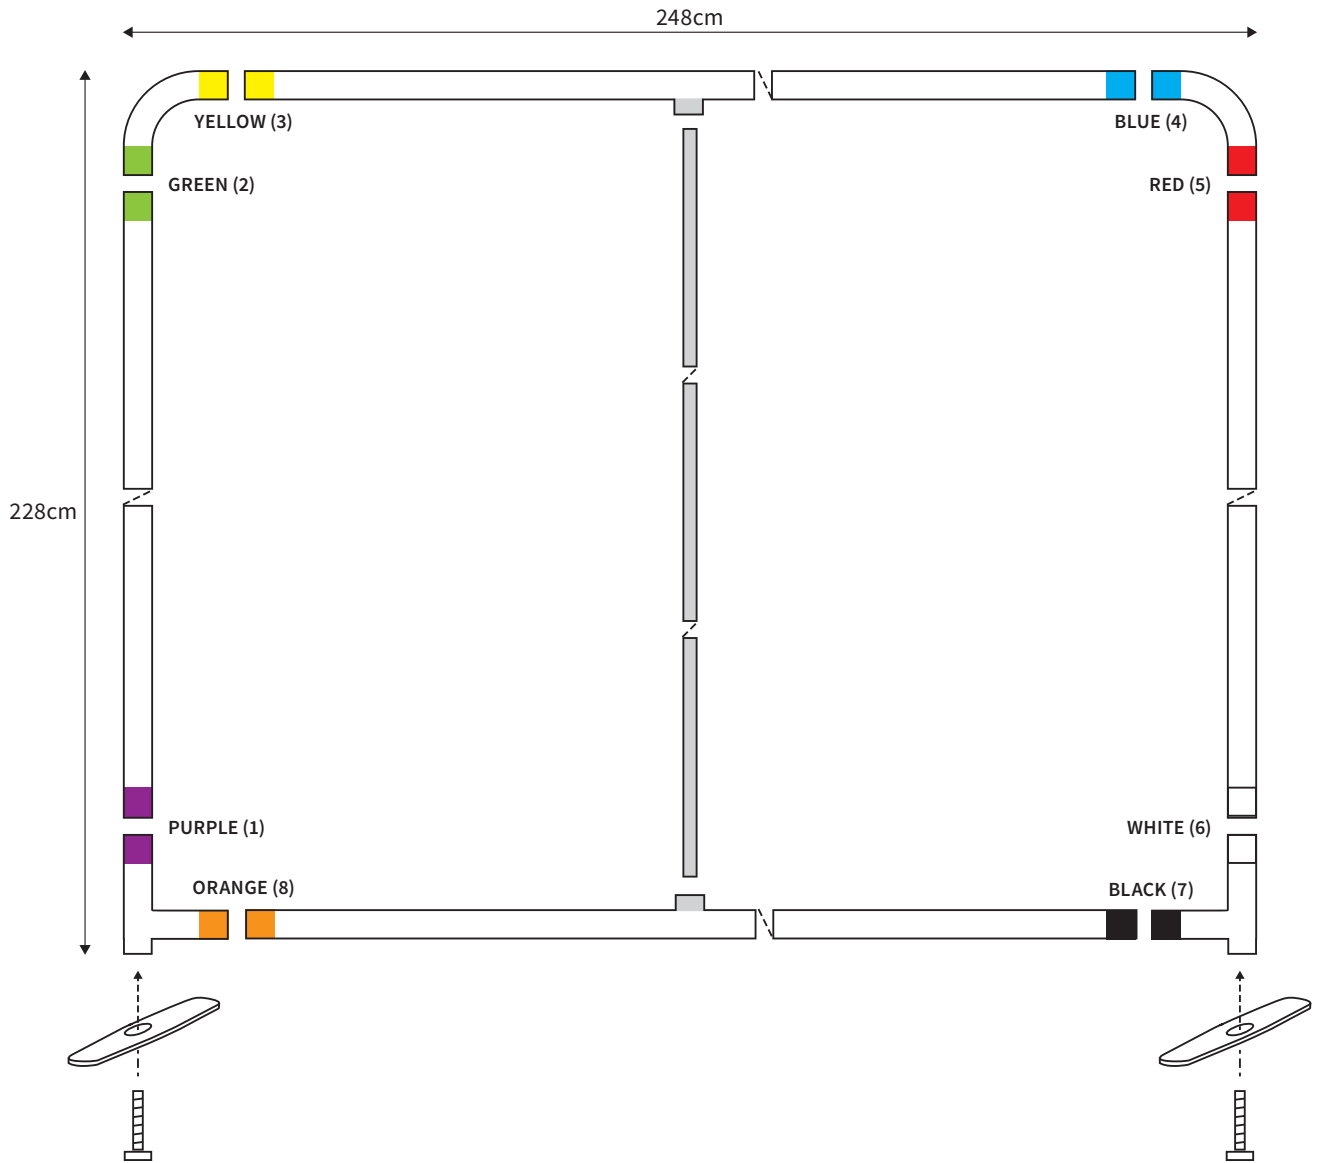

# MANUAL

**SHAPE** STRAIGHT  
**WIDTH** 198cm  
**HEIGHT** 228cm

PARTS LIST					
	2x	TOP CORNER		2x	TUBE HORIZONTAL ( ø 3cm )
	2x	BOTTOM CORNER		2x	TUBE VERTICAL ( ø 3cm )
	2x	FOOT			
	2x	SCREW ( M8 )			
	1x	HEXA-KEY ( M8 )			

## PARTS LIST

	2x	TOP CORNER		2x	TUBE HORIZONTAL ( ø 3cm )
	2x	BOTTOM CORNER		2x	TUBE VERTICAL ( ø 3cm )
	2x	FOOT			
	2x	SCREW ( M8 )		1x	TUBE SUPPORT ( ø 2cm )
	1x	HEXA-KEY ( M8 )			

# MANUAL

**SHAPE** STRAIGHT  
**WIDTH** 498cm  
**HEIGHT** 228cm

PARTS LIST					
				1x	HEXA-KEY ( M8 )
	2x	TOP CORNER		2x	TUBE HORIZONTAL ( ø 3cm )
	2x	BOTTOM CORNER			
	3x	FOOT		2x	TUBE VERTICAL ( ø 3cm )
	1x	SCREW ( M6 ) FOOT MIDDLE			
	2x	SCREW ( M8 )		2x	TUBE SUPPORT ( ø 2cm )
	1x	HEXA-KEY ( M6 )			

# MANUAL

**SHAPE** STRAIGHT  
**WIDTH** 598cm  
**HEIGHT** 228cm

PARTS LIST				1x	HEXA-KEY ( M8 )
	2x	TOP CORNER		2x	TUBE HORIZONTAL ( ø 3cm )
	2x	BOTTOM CORNER			
	3x	FOOT		2x	TUBE VERTICAL ( ø 3cm )
	1x	SCREW ( M6 ) FOOT MIDDLE			
	2x	SCREW ( M8 )		2x	TUBE SUPPORT ( ø 2cm )
	1x	HEXA-KEY ( M6 )			