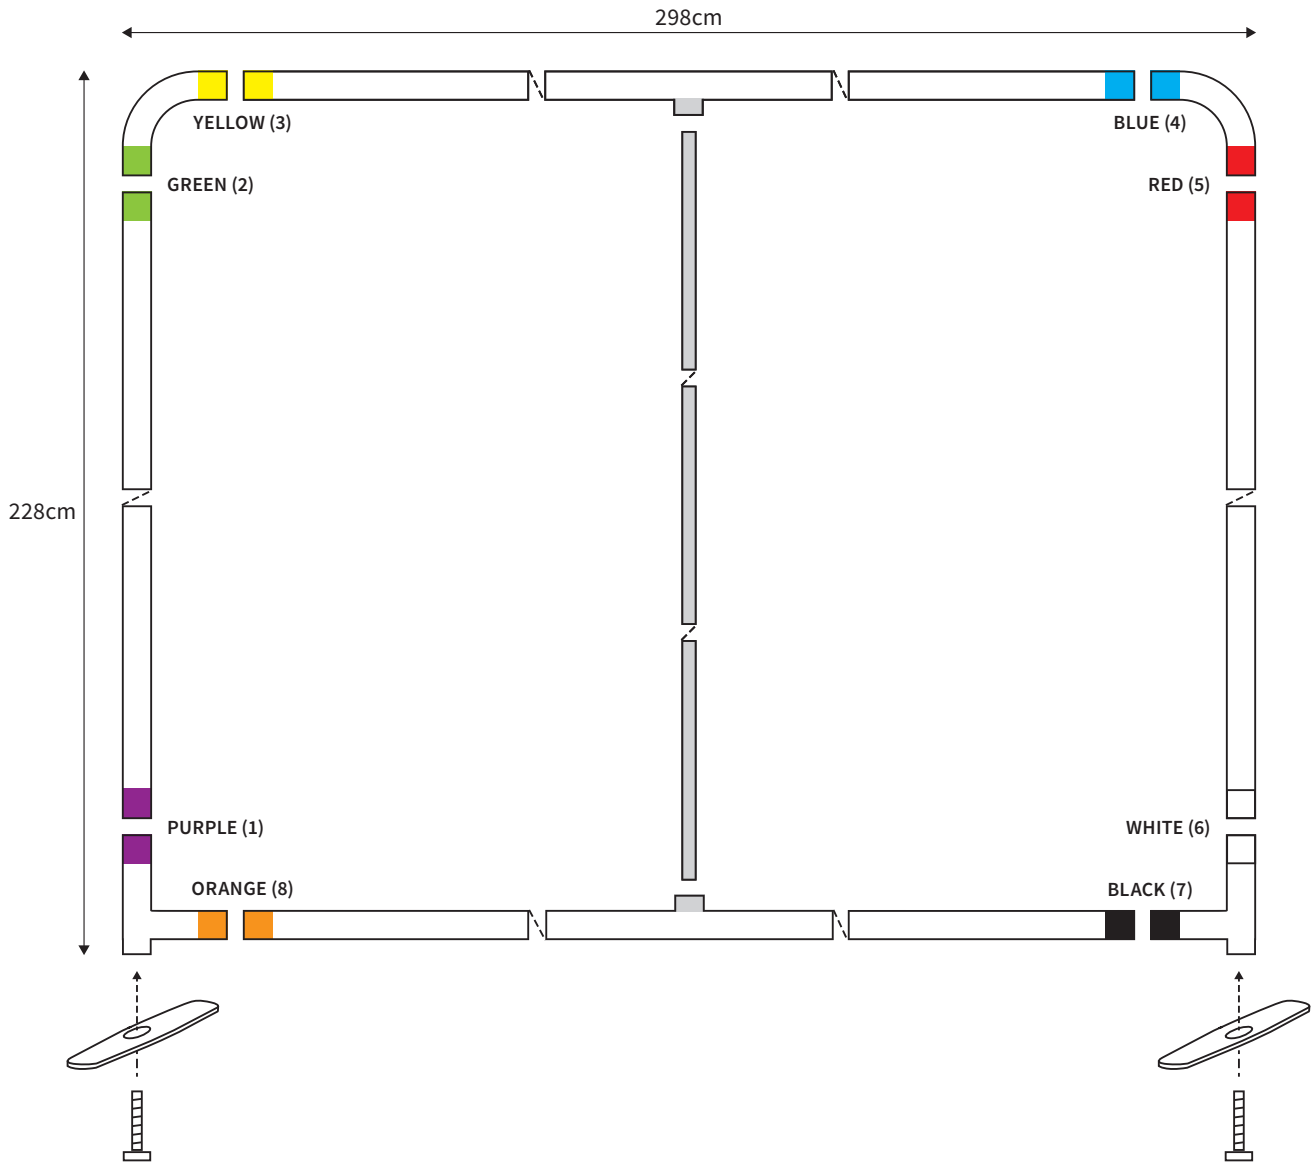

# MANUAL

**SHAPE** STRAIGHT  
**WIDTH** 198cm  
**HEIGHT** 228cm

PARTS LIST					
	2x	TOP CORNER		2x	TUBE HORIZONTAL ( ø 3cm )
	2x	BOTTOM CORNER		2x	TUBE VERTICAL ( ø 3cm )
	2x	FOOT			
	2x	SCREW ( M8 )			
	1x	HEXA-KEY ( M8 )			

## PARTS LIST

	2x	TOP CORNER		2x	TUBE HORIZONTAL ( ø 3cm )
	2x	BOTTOM CORNER		2x	TUBE VERTICAL ( ø 3cm )
	2x	FOOT			
	2x	SCREW ( M8 )		1x	TUBE SUPPORT ( ø 2cm )
	1x	HEXA-KEY ( M8 )			

## PARTS LIST

	2x	<b>TOP CORNER</b>		2x	<b>TUBE HORIZONTAL ( ø 3cm )</b>
	2x	<b>BOTTOM CORNER</b>		2x	<b>TUBE VERTICAL ( ø 3cm )</b>
	2x	<b>FOOT</b>			
	2x	<b>SCREW ( M8 )</b>		1x	<b>TUBE SUPPORT ( ø 2cm )</b>
	1x	<b>HEXA-KEY ( M8 )</b>			

# MANUAL

**SHAPE** STRAIGHT  
**WIDTH** 598cm  
**HEIGHT** 228cm

PARTS LIST				1x	HEXA-KEY ( M8 )
	2x	TOP CORNER		2x	TUBE HORIZONTAL ( ø 3cm )
	2x	BOTTOM CORNER			
	3x	FOOT		2x	TUBE VERTICAL ( ø 3cm )
	1x	SCREW ( M6 ) FOOT MIDDLE			
	2x	SCREW ( M8 )		2x	TUBE SUPPORT ( ø 2cm )
	1x	HEXA-KEY ( M6 )			