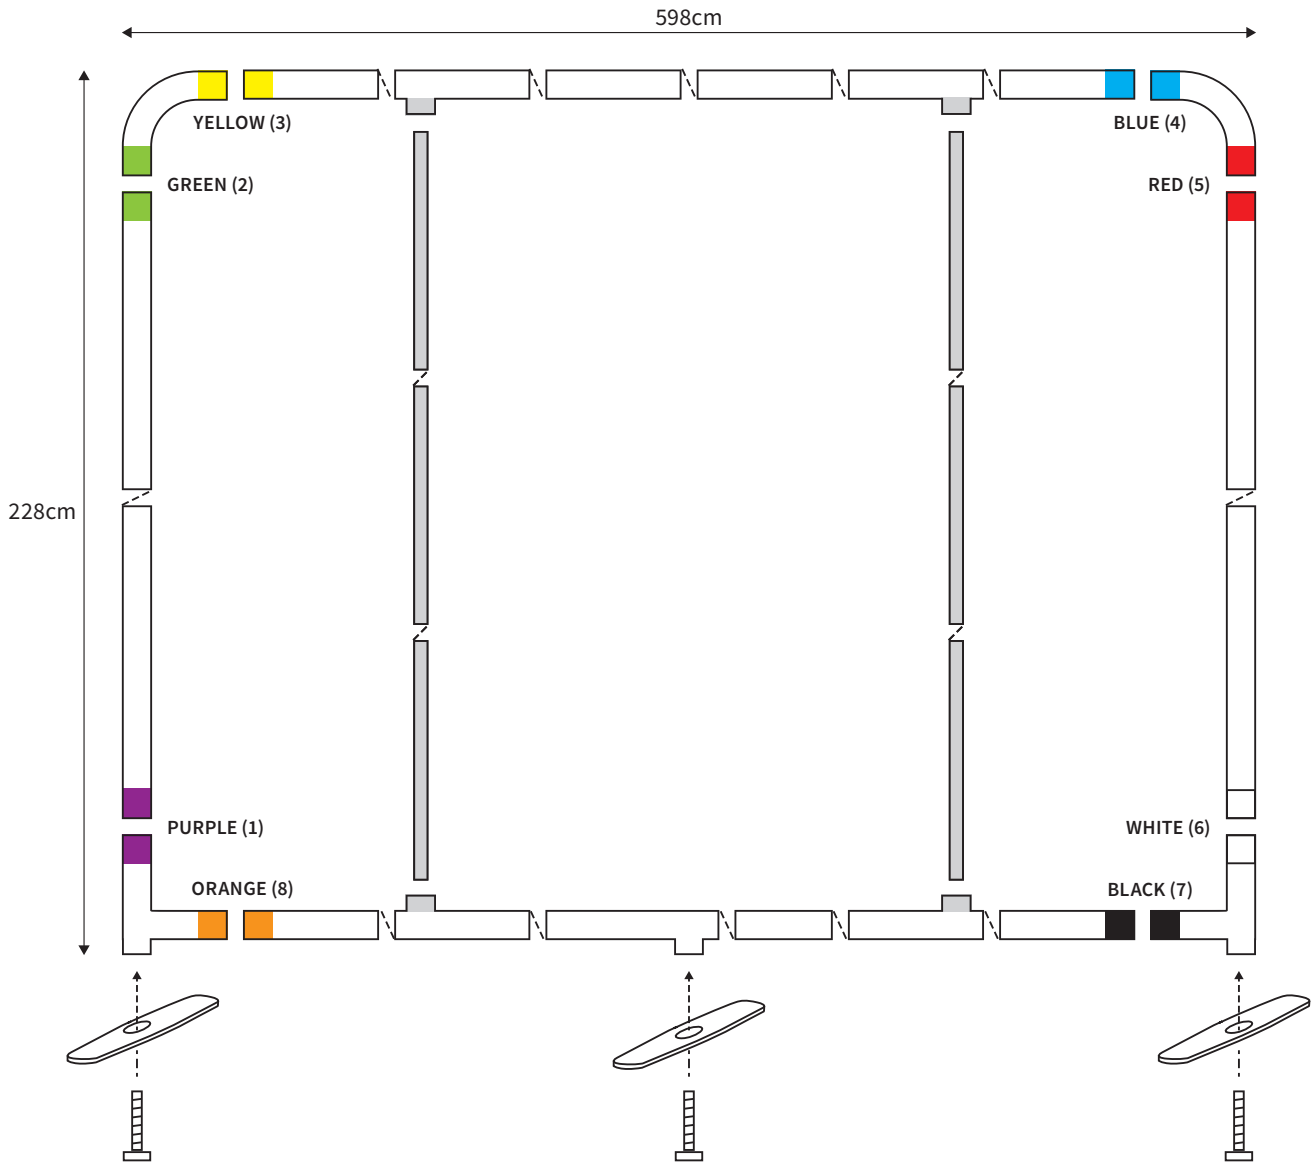

## PARTS LIST

	2x	<b>TOP CORNER</b>		2x	<b>TUBE HORIZONTAL ( ø 3cm )</b>
	2x	<b>BOTTOM CORNER</b>		2x	<b>TUBE VERTICAL ( ø 3cm )</b>
	2x	<b>FOOT</b>			
	2x	<b>SCREW ( M8 )</b>		1x	<b>TUBE SUPPORT ( ø 2cm )</b>
	1x	<b>HEXA-KEY ( M8 )</b>			

# MANUAL

**SHAPE** STRAIGHT  
**WIDTH** 398cm  
**HEIGHT** 228cm

PARTS LIST					
				1x	HEXA-KEY ( M8 )
	2x	TOP CORNER		2x	TUBE HORIZONTAL ( ø 3cm )
	2x	BOTTOM CORNER			
	3x	FOOT		2x	TUBE VERTICAL ( ø 3cm )
	1x	SCREW ( M6 ) FOOT MIDDLE			
	2x	SCREW ( M8 )		1x	TUBE SUPPORT ( ø 2cm )
	1x	HEXA-KEY ( M6 )			

# MANUAL

**SHAPE** STRAIGHT  
**WIDTH** 498cm  
**HEIGHT** 228cm

PARTS LIST					
				1x	HEXA-KEY ( M8 )
	2x	TOP CORNER		2x	TUBE HORIZONTAL ( ø 3cm )
	2x	BOTTOM CORNER			
	3x	FOOT		2x	TUBE VERTICAL ( ø 3cm )
	1x	SCREW ( M6 ) FOOT MIDDLE			
	2x	SCREW ( M8 )		2x	TUBE SUPPORT ( ø 2cm )
	1x	HEXA-KEY ( M6 )			

# MANUAL

**SHAPE** STRAIGHT  
**WIDTH** 598cm  
**HEIGHT** 228cm

PARTS LIST				1x	HEXA-KEY ( M8 )
	2x	TOP CORNER		2x	TUBE HORIZONTAL ( ø 3cm )
	2x	BOTTOM CORNER			
	3x	FOOT		2x	TUBE VERTICAL ( ø 3cm )
	1x	SCREW ( M6 ) FOOT MIDDLE			
	2x	SCREW ( M8 )		2x	TUBE SUPPORT ( ø 2cm )
	1x	HEXA-KEY ( M6 )			