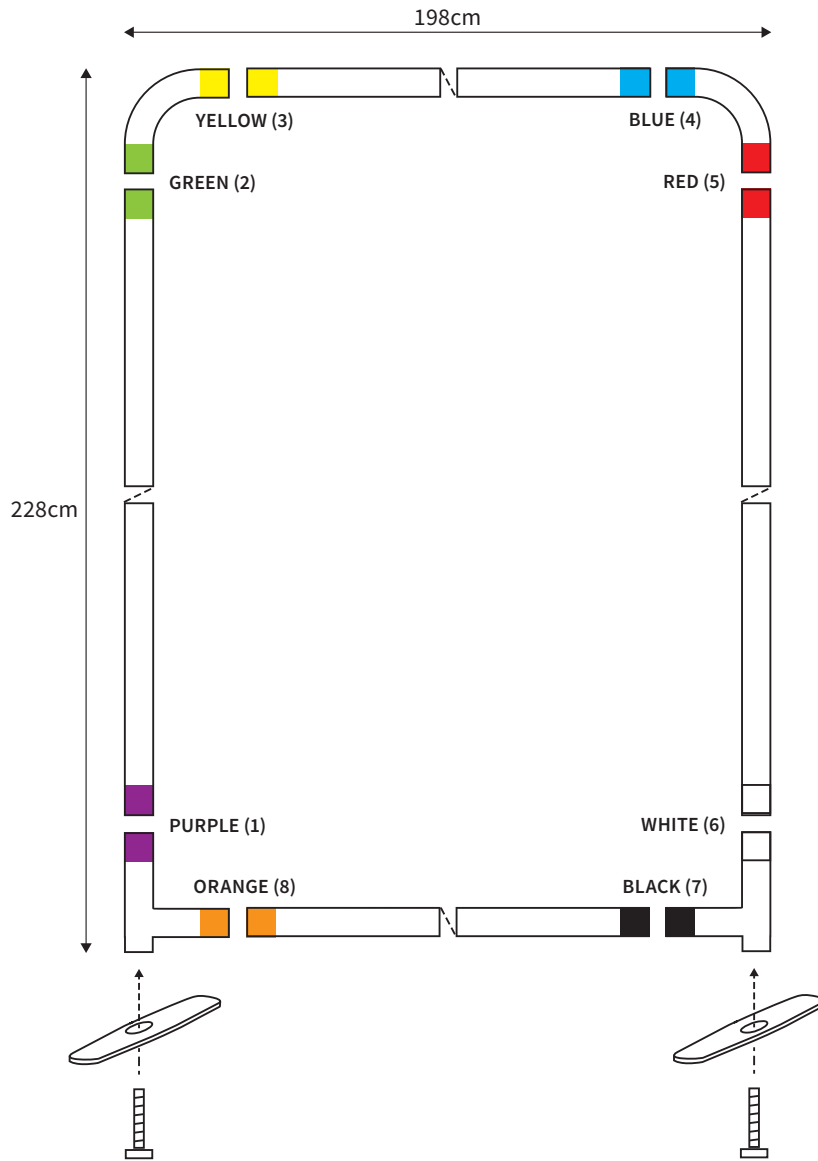

# MANUAL

**SHAPE** STRAIGHT  
**WIDTH** 198cm  
**HEIGHT** 228cm

PARTS LIST					
	2x	TOP CORNER		2x	TUBE HORIZONTAL ( ø 3cm )
	2x	BOTTOM CORNER		2x	TUBE VERTICAL ( ø 3cm )
	2x	FOOT			
	2x	SCREW ( M8 )			
	1x	HEXA-KEY ( M8 )			

# MANUAL

**SHAPE** STRAIGHT  
**WIDTH** 398cm  
**HEIGHT** 228cm

PARTS LIST					
				1x	HEXA-KEY ( M8 )
	2x	TOP CORNER		2x	TUBE HORIZONTAL ( ø 3cm )
	2x	BOTTOM CORNER			
	3x	FOOT		2x	TUBE VERTICAL ( ø 3cm )
	1x	SCREW ( M6 ) FOOT MIDDLE			
	2x	SCREW ( M8 )		1x	TUBE SUPPORT ( ø 2cm )
	1x	HEXA-KEY ( M6 )			

# MANUAL

**SHAPE** STRAIGHT  
**WIDTH** 498cm  
**HEIGHT** 228cm

PARTS LIST					
				1x	HEXA-KEY ( M8 )
	2x	TOP CORNER		2x	TUBE HORIZONTAL ( ø 3cm )
	2x	BOTTOM CORNER			
	3x	FOOT		2x	TUBE VERTICAL ( ø 3cm )
	1x	SCREW ( M6 ) FOOT MIDDLE			
	2x	SCREW ( M8 )		2x	TUBE SUPPORT ( ø 2cm )
	1x	HEXA-KEY ( M6 )			

# MANUAL

**SHAPE** STRAIGHT  
**WIDTH** 598cm  
**HEIGHT** 228cm

PARTS LIST				1x	HEXA-KEY ( M8 )
	2x	TOP CORNER		2x	TUBE HORIZONTAL ( ø 3cm )
	2x	BOTTOM CORNER			
	3x	FOOT		2x	TUBE VERTICAL ( ø 3cm )
	1x	SCREW ( M6 ) FOOT MIDDLE			
	2x	SCREW ( M8 )		2x	TUBE SUPPORT ( ø 2cm )
	1x	HEXA-KEY ( M6 )			