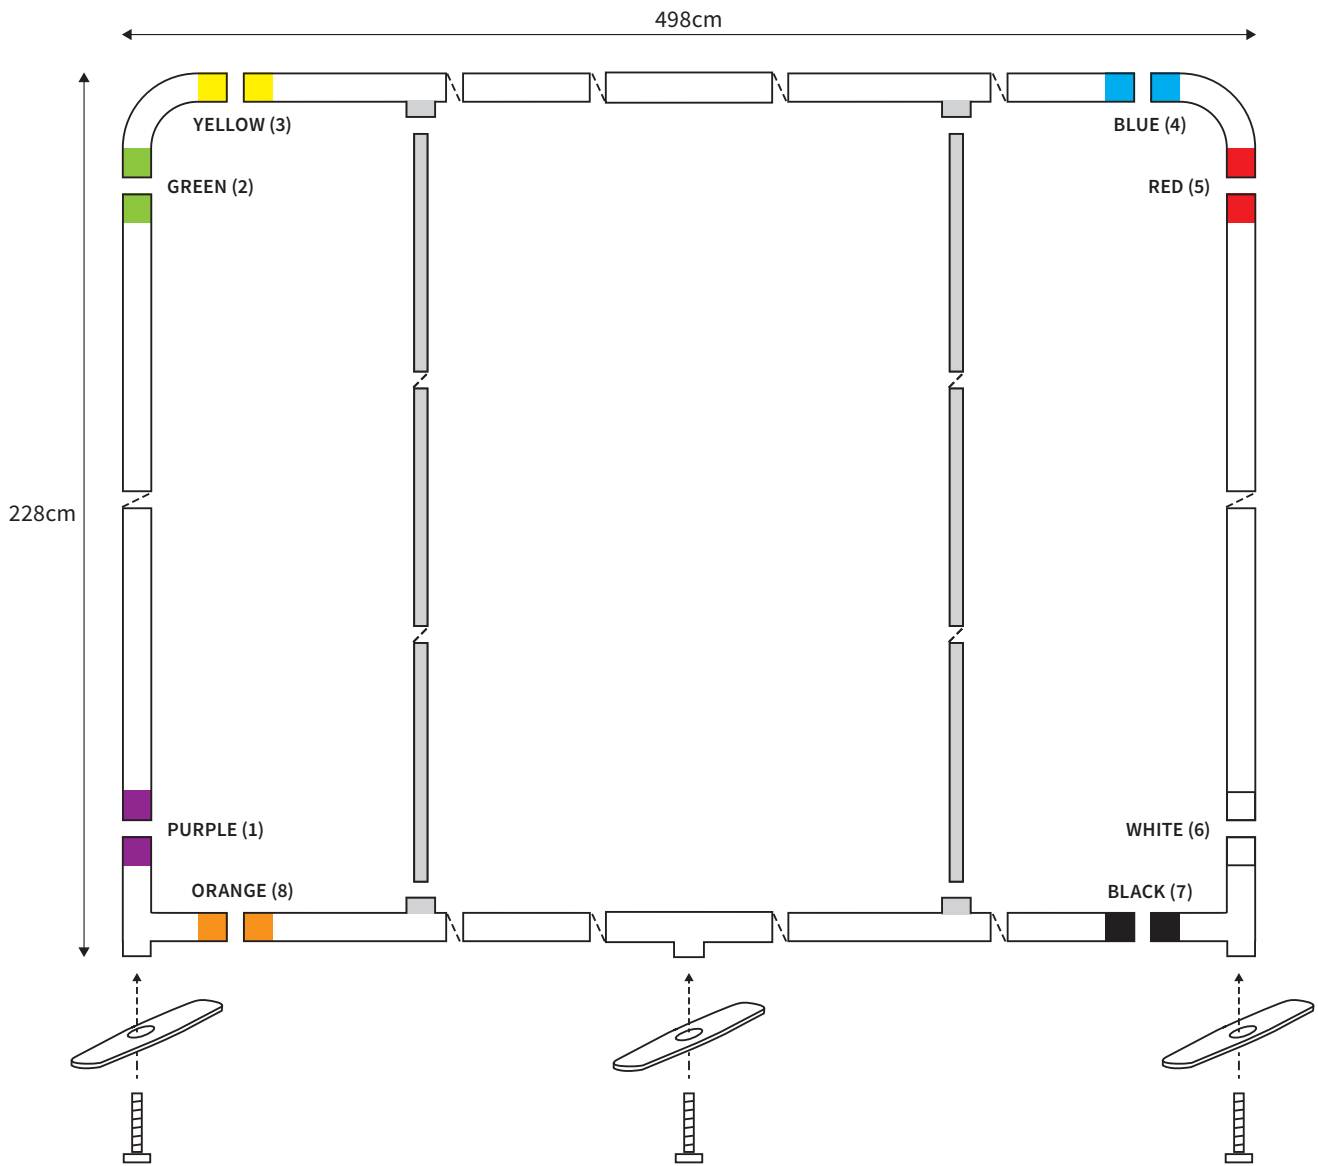

## PARTS LIST

	2x	<b>TOP CORNER</b>		2x	<b>TUBE HORIZONTAL ( ø 3cm )</b>
	2x	<b>BOTTOM CORNER</b>		2x	<b>TUBE VERTICAL ( ø 3cm )</b>
	2x	<b>FOOT</b>			
	2x	<b>SCREW ( M8 )</b>		1x	<b>TUBE SUPPORT ( ø 2cm )</b>
	1x	<b>HEXA-KEY ( M8 )</b>			

# MANUAL

**SHAPE** STRAIGHT  
**WIDTH** 398cm  
**HEIGHT** 228cm

PARTS LIST					
				1x	HEXA-KEY ( M8 )
	2x	TOP CORNER		2x	TUBE HORIZONTAL ( ø 3cm )
	2x	BOTTOM CORNER			
	3x	FOOT		2x	TUBE VERTICAL ( ø 3cm )
	1x	SCREW ( M6 ) FOOT MIDDLE			
	2x	SCREW ( M8 )		1x	TUBE SUPPORT ( ø 2cm )
	1x	HEXA-KEY ( M6 )			

# MANUAL

**SHAPE** STRAIGHT  
**WIDTH** 498cm  
**HEIGHT** 228cm

PARTS LIST					
				1x	HEXA-KEY ( M8 )
	2x	TOP CORNER		2x	TUBE HORIZONTAL ( ø 3cm )
	2x	BOTTOM CORNER			
	3x	FOOT		2x	TUBE VERTICAL ( ø 3cm )
	1x	SCREW ( M6 ) FOOT MIDDLE			
	2x	SCREW ( M8 )		2x	TUBE SUPPORT ( ø 2cm )
	1x	HEXA-KEY ( M6 )			

# MANUAL

**SHAPE** STRAIGHT  
**WIDTH** 598cm  
**HEIGHT** 228cm

PARTS LIST				1x	HEXA-KEY ( M8 )
	2x	TOP CORNER		2x	TUBE HORIZONTAL ( ø 3cm )
	2x	BOTTOM CORNER			
	3x	FOOT		2x	TUBE VERTICAL ( ø 3cm )
	1x	SCREW ( M6 ) FOOT MIDDLE			
	2x	SCREW ( M8 )		2x	TUBE SUPPORT ( ø 2cm )
	1x	HEXA-KEY ( M6 )			