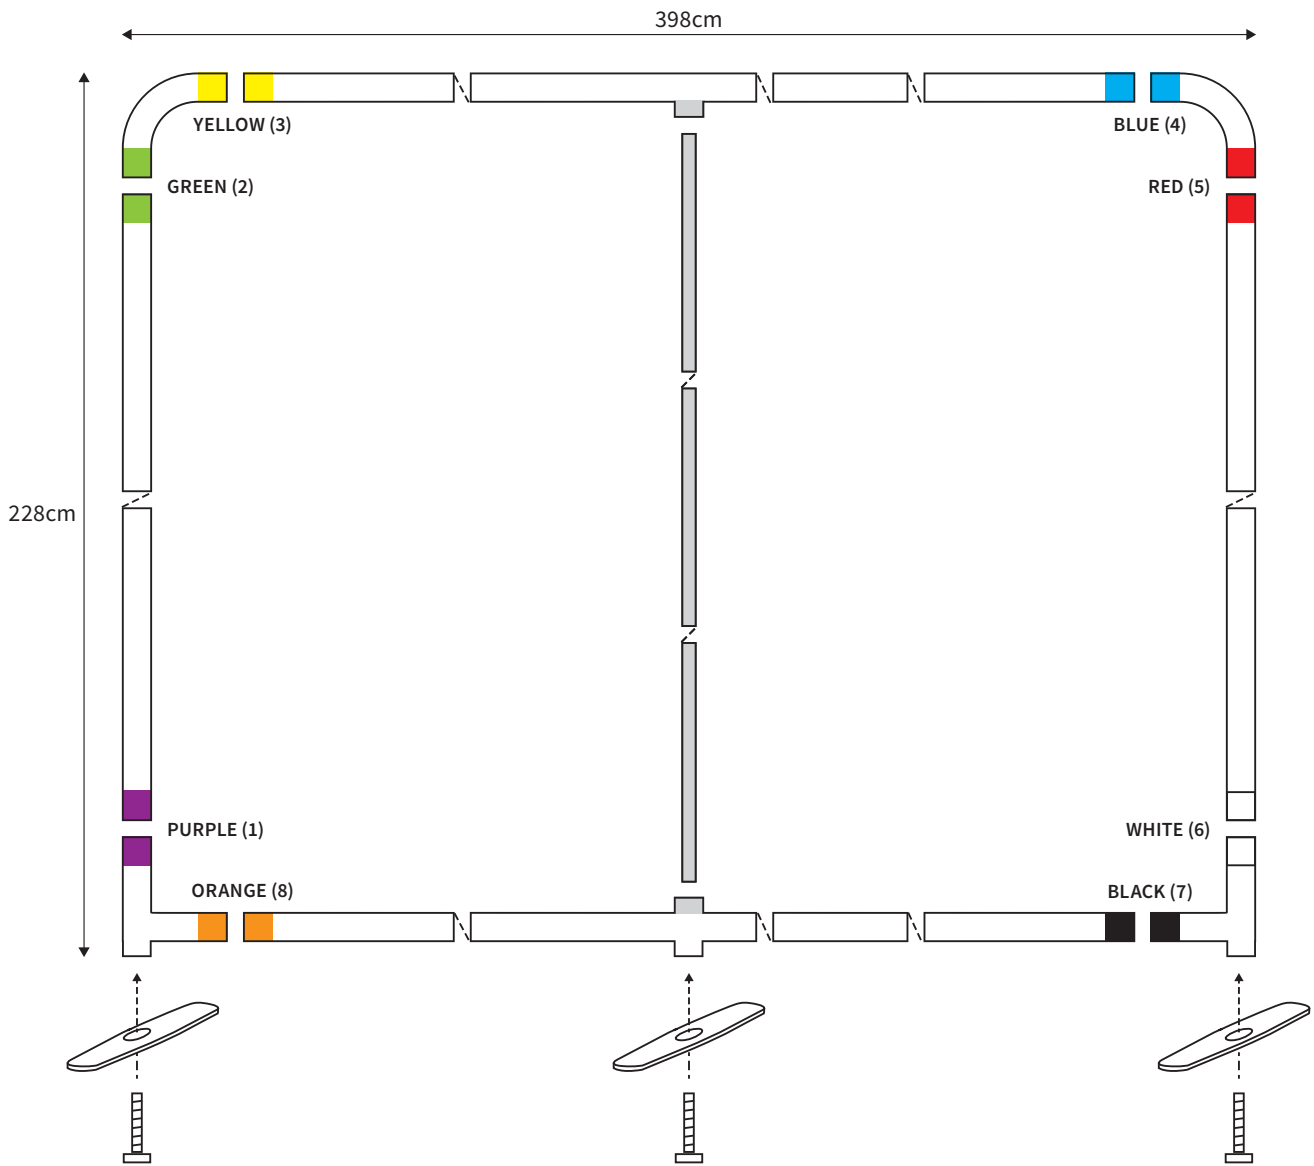

## PARTS LIST

	2x	TOP CORNER		2x	TUBE HORIZONTAL ( ø 3cm )
	2x	BOTTOM CORNER		2x	TUBE VERTICAL ( ø 3cm )
	2x	FOOT			
	2x	SCREW ( M8 )		1x	TUBE SUPPORT ( ø 2cm )
	1x	HEXA-KEY ( M8 )			

## PARTS LIST

	2x	<b>TOP CORNER</b>		2x	<b>TUBE HORIZONTAL ( ø 3cm )</b>
	2x	<b>BOTTOM CORNER</b>		2x	<b>TUBE VERTICAL ( ø 3cm )</b>
	2x	<b>FOOT</b>			
	2x	<b>SCREW ( M8 )</b>		1x	<b>TUBE SUPPORT ( ø 2cm )</b>
	1x	<b>HEXA-KEY ( M8 )</b>			

# MANUAL

**SHAPE** STRAIGHT  
**WIDTH** 398cm  
**HEIGHT** 228cm

PARTS LIST					
				1x	HEXA-KEY ( M8 )
	2x	TOP CORNER		2x	TUBE HORIZONTAL ( ø 3cm )
	2x	BOTTOM CORNER			
	3x	FOOT		2x	TUBE VERTICAL ( ø 3cm )
	1x	SCREW ( M6 ) FOOT MIDDLE			
	2x	SCREW ( M8 )		1x	TUBE SUPPORT ( ø 2cm )
	1x	HEXA-KEY ( M6 )			

# MANUAL

**SHAPE** STRAIGHT  
**WIDTH** 498cm  
**HEIGHT** 228cm

PARTS LIST					
				1x	HEXA-KEY ( M8 )
	2x	TOP CORNER		2x	TUBE HORIZONTAL ( ø 3cm )
	2x	BOTTOM CORNER			
	3x	FOOT		2x	TUBE VERTICAL ( ø 3cm )
	1x	SCREW ( M6 ) FOOT MIDDLE			
	2x	SCREW ( M8 )		2x	TUBE SUPPORT ( ø 2cm )
	1x	HEXA-KEY ( M6 )			