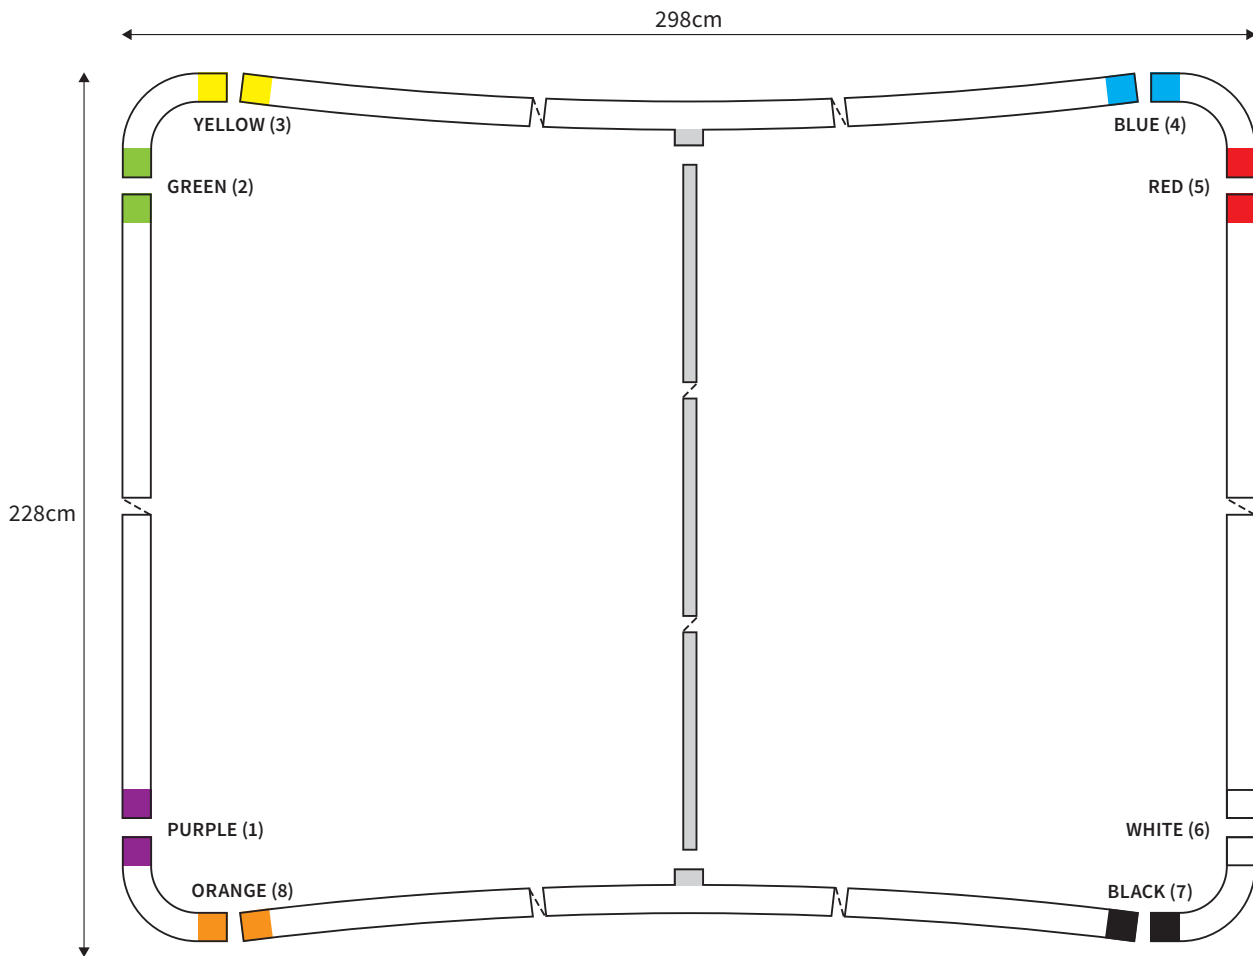

MANUAL

SHAPE CURVED
WIDTH 498cm
HEIGHT 228cm

PARTS LIST					
	4x	CORNER		2x	TUBE VERTICAL (ø 3cm)
	2x	TUBE HORIZONTAL (ø 3cm)		2x	TUBE SUPPORT (ø 2cm)

MANUAL

SHAPE CURVED
WIDTH 398cm
HEIGHT 228cm

PARTS LIST					
	4x	CORNER		2x	TUBE VERTICAL (ø 3cm)
	2x	TUBE HORIZONTAL (ø 3cm)		1x	TUBE SUPPORT (ø 2cm)

MANUAL

SHAPE CURVED
WIDTH 298cm
HEIGHT 228cm

PARTS LIST					
	4x	CORNER		2x	TUBE VERTICAL (ø 3cm)
	2x	TUBE HORIZONTAL (ø 3cm)		1x	TUBE SUPPORT (ø 2cm)