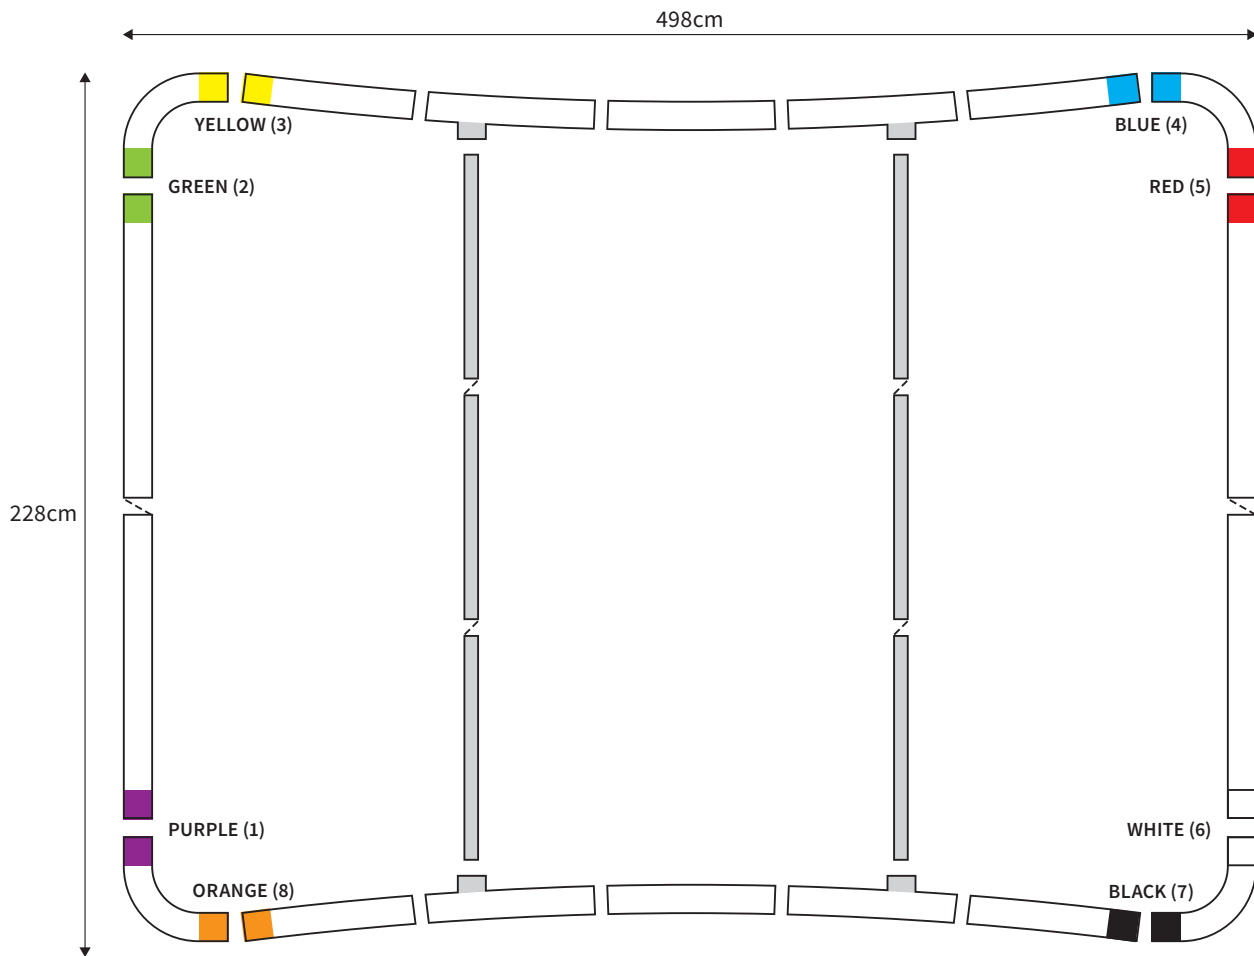

MANUAL

SHAPE CURVED
WIDTH 498cm
HEIGHT 228cm

PARTS LIST					
	4x	CORNER		2x	TUBE VERTICAL (ø 3cm)
	2x	TUBE HORIZONTAL (ø 3cm)		2x	TUBE SUPPORT (ø 2cm)

MANUAL

SHAPE CURVED
WIDTH 398cm
HEIGHT 228cm

PARTS LIST					
	4x	CORNER		2x	TUBE VERTICAL (ø 3cm)
	2x	TUBE HORIZONTAL (ø 3cm)		1x	TUBE SUPPORT (ø 2cm)

MANUAL

SHAPE CURVED
WIDTH 298cm
HEIGHT 228cm

PARTS LIST					
	4x	CORNER		2x	TUBE VERTICAL (ø 3cm)
	2x	TUBE HORIZONTAL (ø 3cm)		1x	TUBE SUPPORT (ø 2cm)