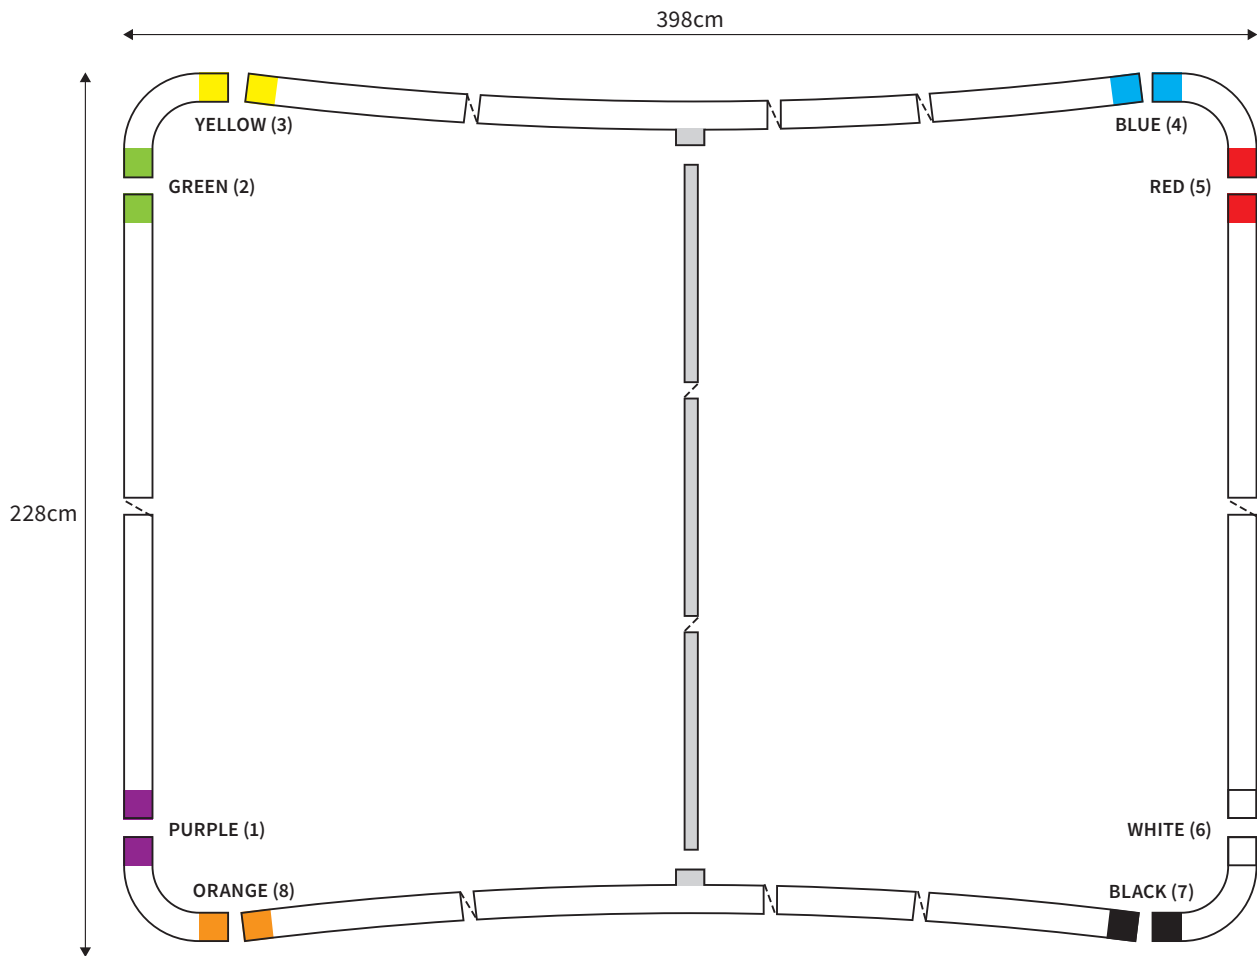

MANUAL

SHAPE CURVED
WIDTH 498cm
HEIGHT 228cm

PARTS LIST					
	4x	CORNER		2x	TUBE VERTICAL (ø 3cm)
	2x	TUBE HORIZONTAL (ø 3cm)		2x	TUBE SUPPORT (ø 2cm)

MANUAL

SHAPE CURVED
WIDTH 398cm
HEIGHT 228cm

PARTS LIST					
	4x	CORNER		2x	TUBE VERTICAL (ø 3cm)
	2x	TUBE HORIZONTAL (ø 3cm)		1x	TUBE SUPPORT (ø 2cm)

MANUAL

SHAPE CURVED
WIDTH 298cm
HEIGHT 228cm

PARTS LIST					
	4x	CORNER		2x	TUBE VERTICAL (ø 3cm)
	2x	TUBE HORIZONTAL (ø 3cm)		1x	TUBE SUPPORT (ø 2cm)