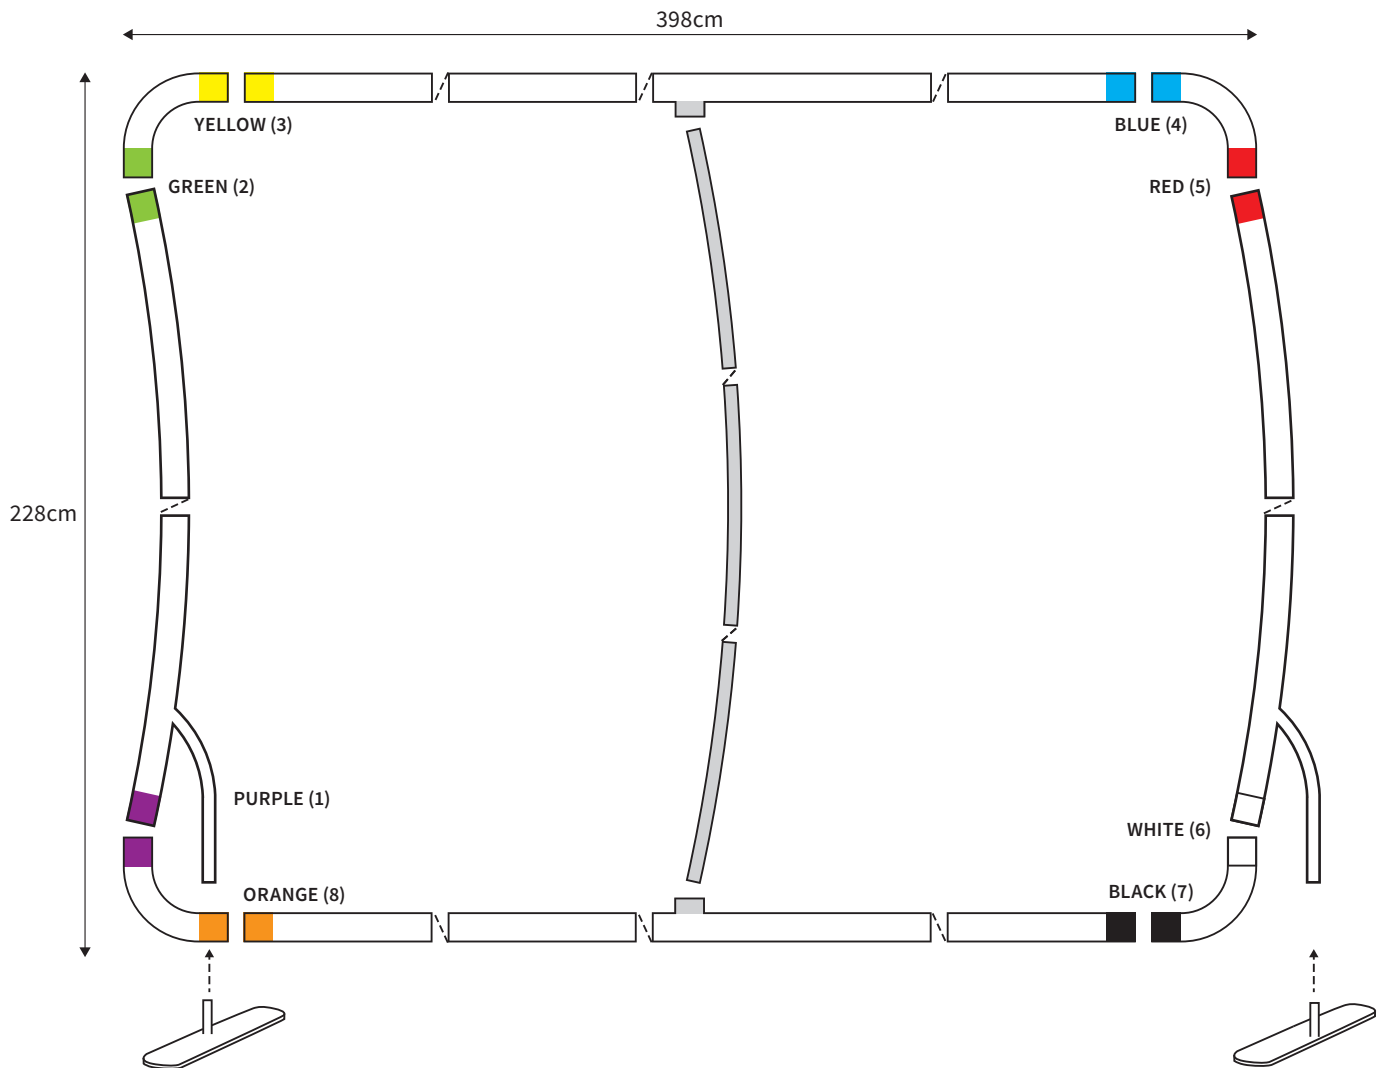

# MANUAL

**SHAPE** ARCH  
**WIDTH** 248cm  
**HEIGHT** 228cm

PARTS LIST					
				2x	<b>TUBE HORIZONTAL ( ø 3cm )</b>
	4x	<b>CORNER</b>		2x	<b>TUBE VERTICAL ( ø 3cm )</b>
	2x	<b>FOOT</b>		1x	<b>TUBE SUPPORT ( ø 2cm )</b>

# MANUAL

**SHAPE** ARCH  
**WIDTH** 198cm  
**HEIGHT** 228cm

PARTS LIST				
			2x	<b>TUBE HORIZONTAL ( ø 3cm )</b>
	4x	<b>CORNER</b>		
	2x	<b>FOOT</b>		
			2x	<b>TUBE VERTICAL ( ø 3cm )</b>

# MANUAL

**SHAPE** ARCH  
**WIDTH** 298cm  
**HEIGHT** 228cm

PARTS LIST					
				2x	TUBE HORIZONTAL ( ø 3cm )
	4x	CORNER		2x	TUBE VERTICAL ( ø 3cm )
	2x	FOOT		1x	TUBE SUPPORT ( ø 2cm )

## PARTS LIST

	4x	<b>CORNER</b>		2x	<b>TUBE HORIZONTAL ( ø 3cm )</b>
	2x	<b>FOOT</b>		2x	<b>TUBE VERTICAL ( ø 3cm )</b>
				1x	<b>TUBE SUPPORT ( ø 2cm )</b>