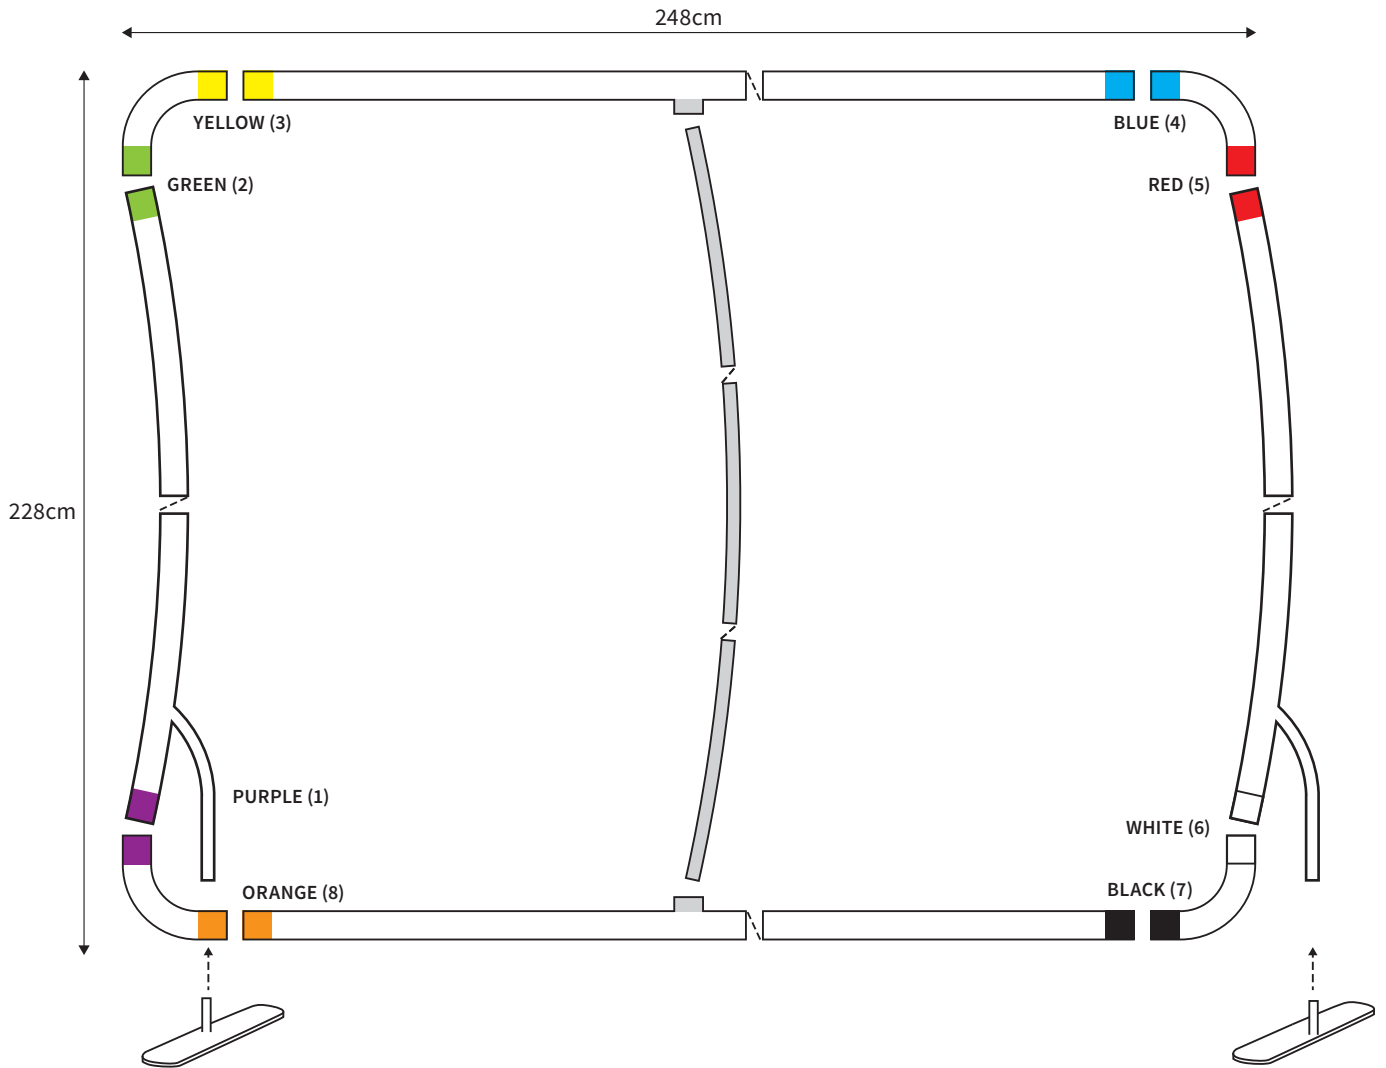

# MANUAL

**SHAPE** ARCH  
**WIDTH** 248cm  
**HEIGHT** 228cm

PARTS LIST					
				2x	<b>TUBE HORIZONTAL ( ø 3cm )</b>
	4x	<b>CORNER</b>		2x	<b>TUBE VERTICAL ( ø 3cm )</b>
	2x	<b>FOOT</b>		1x	<b>TUBE SUPPORT ( ø 2cm )</b>

# MANUAL

**SHAPE** ARCH  
**WIDTH** 198cm  
**HEIGHT** 228cm

PARTS LIST				
			2x	<b>TUBE HORIZONTAL ( ø 3cm )</b>
	4x	<b>CORNER</b>		
	2x	<b>FOOT</b>		
			2x	<b>TUBE VERTICAL ( ø 3cm )</b>

# MANUAL

**SHAPE** ARCH  
**WIDTH** 298cm  
**HEIGHT** 228cm

PARTS LIST					
				2x	TUBE HORIZONTAL ( ø 3cm )
	4x	CORNER		2x	TUBE VERTICAL ( ø 3cm )
	2x	FOOT		1x	TUBE SUPPORT ( ø 2cm )

## PARTS LIST

	4x	<b>CORNER</b>		2x	<b>TUBE HORIZONTAL ( ø 3cm )</b>
	2x	<b>FOOT</b>		2x	<b>TUBE VERTICAL ( ø 3cm )</b>
				2x	<b>TUBE SUPPORT ( ø 2cm )</b>