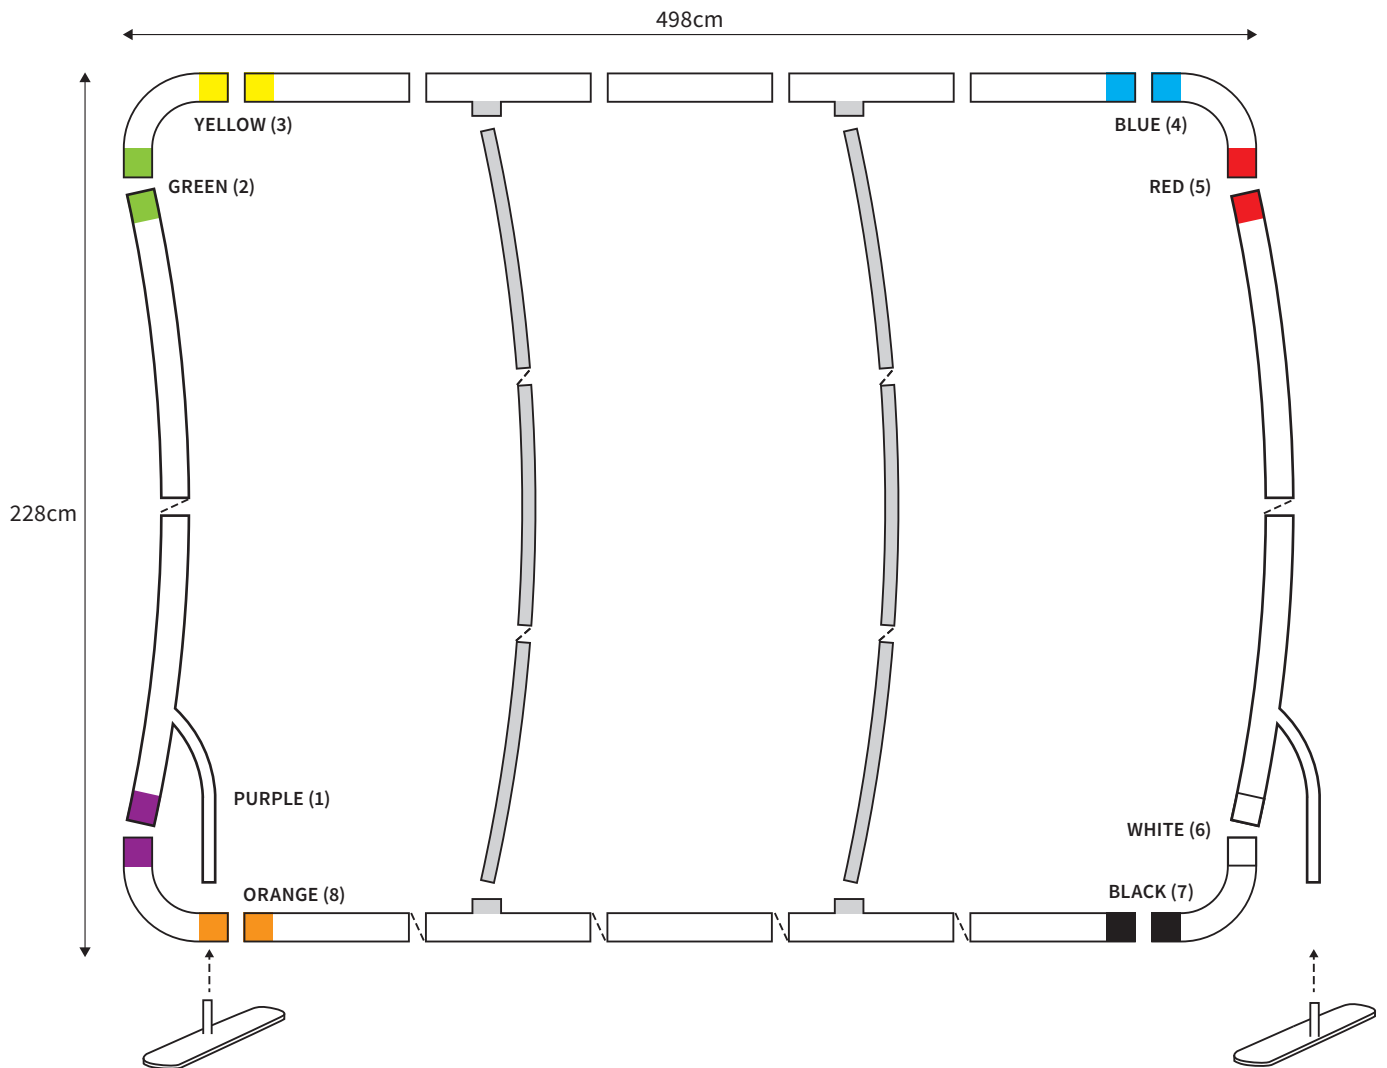

MANUAL

SHAPE ARCH
WIDTH 498cm
HEIGHT 228cm

PARTS LIST

	4x	CORNER		2x	TUBE HORIZONTAL (ø 3cm)
	2x	FOOT		2x	TUBE VERTICAL (ø 3cm)
				2x	TUBE SUPPORT (ø 2cm)