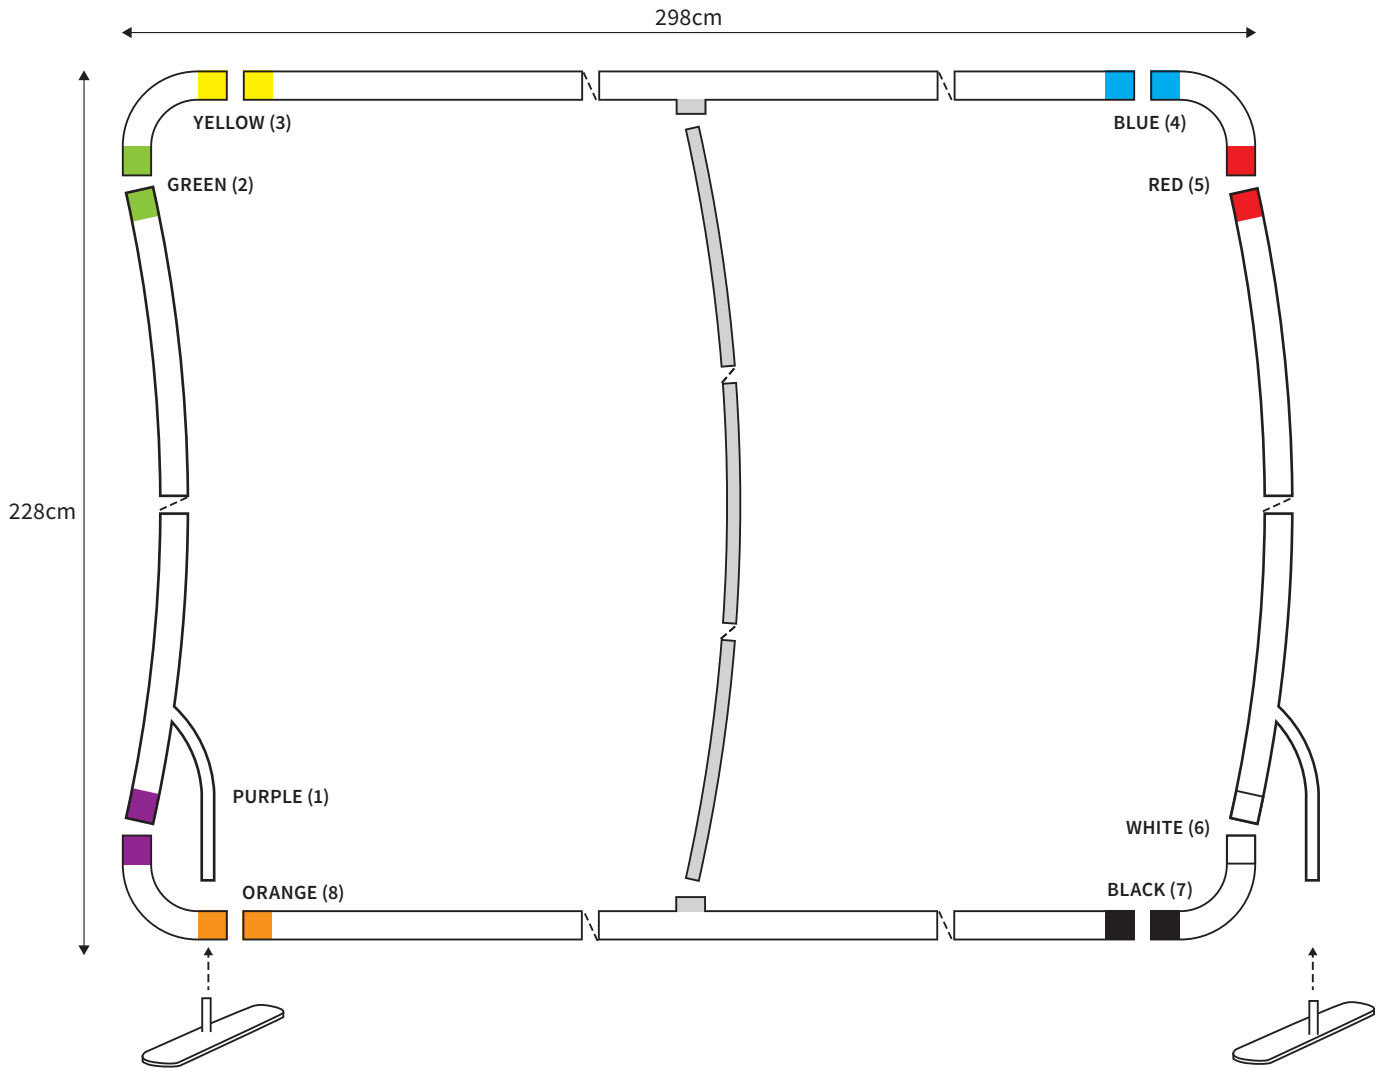

# MANUAL

**SHAPE** ARCH  
**WIDTH** 248cm  
**HEIGHT** 228cm

PARTS LIST					
				2x	<b>TUBE HORIZONTAL ( ø 3cm )</b>
	4x	<b>CORNER</b>		2x	<b>TUBE VERTICAL ( ø 3cm )</b>
	2x	<b>FOOT</b>		1x	<b>TUBE SUPPORT ( ø 2cm )</b>

# MANUAL

**SHAPE** ARCH  
**WIDTH** 198cm  
**HEIGHT** 228cm

PARTS LIST				
			2x	<b>TUBE HORIZONTAL ( ø 3cm )</b>
	4x	<b>CORNER</b>		
	2x	<b>FOOT</b>		
			2x	<b>TUBE VERTICAL ( ø 3cm )</b>

# MANUAL

**SHAPE** ARCH  
**WIDTH** 298cm  
**HEIGHT** 228cm

PARTS LIST					
				2x	TUBE HORIZONTAL ( ø 3cm )
	4x	CORNER		2x	TUBE VERTICAL ( ø 3cm )
	2x	FOOT		1x	TUBE SUPPORT ( ø 2cm )

## PARTS LIST

	4x	<b>CORNER</b>		2x	<b>TUBE HORIZONTAL ( ø 3cm )</b>
	2x	<b>FOOT</b>		2x	<b>TUBE VERTICAL ( ø 3cm )</b>
				1x	<b>TUBE SUPPORT ( ø 2cm )</b>