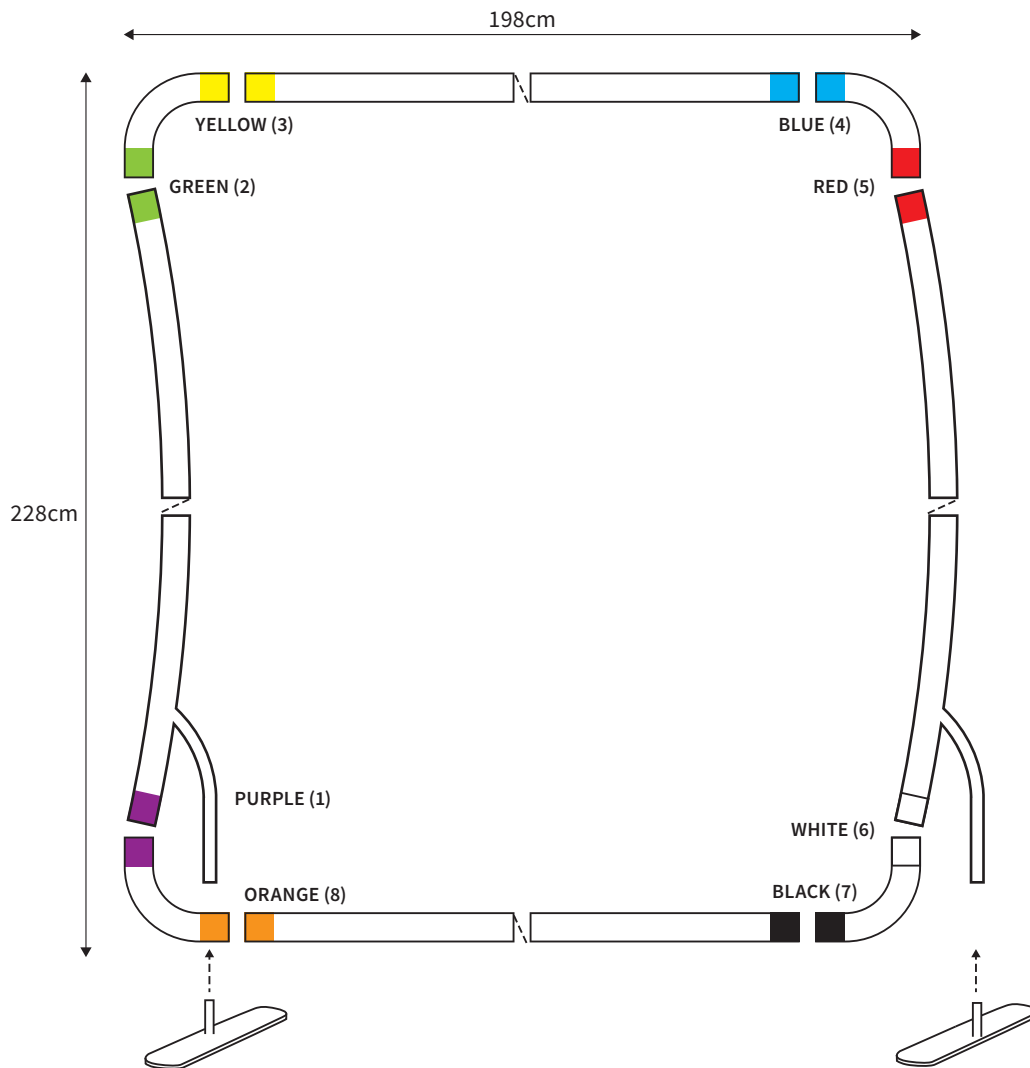

# MANUAL

**SHAPE** ARCH  
**WIDTH** 248cm  
**HEIGHT** 228cm

PARTS LIST					
				2x	<b>TUBE HORIZONTAL ( ø 3cm )</b>
	4x	<b>CORNER</b>		2x	<b>TUBE VERTICAL ( ø 3cm )</b>
	2x	<b>FOOT</b>		1x	<b>TUBE SUPPORT ( ø 2cm )</b>

# MANUAL

**SHAPE** ARCH  
**WIDTH** 198cm  
**HEIGHT** 228cm

PARTS LIST				
			2x	<b>TUBE HORIZONTAL ( ø 3cm )</b>
	4x	<b>CORNER</b>		
	2x	<b>FOOT</b>		
			2x	<b>TUBE VERTICAL ( ø 3cm )</b>

# MANUAL

**SHAPE** ARCH  
**WIDTH** 298cm  
**HEIGHT** 228cm

PARTS LIST					
				2x	TUBE HORIZONTAL ( ø 3cm )
	4x	CORNER		2x	TUBE VERTICAL ( ø 3cm )
	2x	FOOT		1x	TUBE SUPPORT ( ø 2cm )

## PARTS LIST

	4x	<b>CORNER</b>		2x	<b>TUBE HORIZONTAL ( ø 3cm )</b>
	2x	<b>FOOT</b>		2x	<b>TUBE VERTICAL ( ø 3cm )</b>
				1x	<b>TUBE SUPPORT ( ø 2cm )</b>